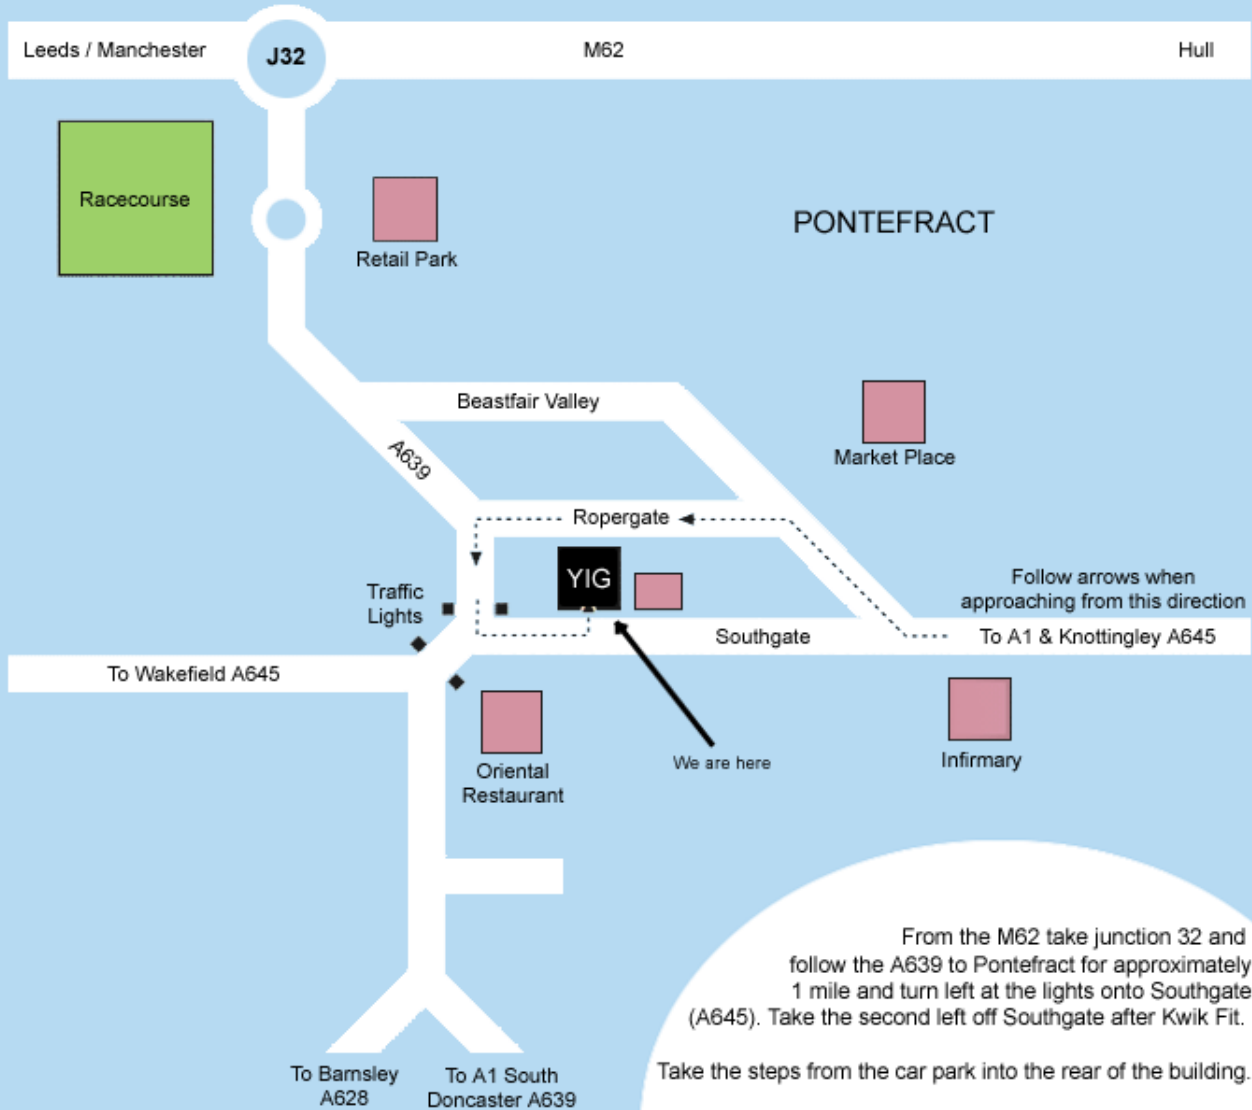

Yorkshire Investment Group

From the M62 take junction 32 and follow the A639 to Pontefract for approximately 1 mile and turn left at the lights onto Southgate (A645). Take the second left off Southgate after Kwik Fit.